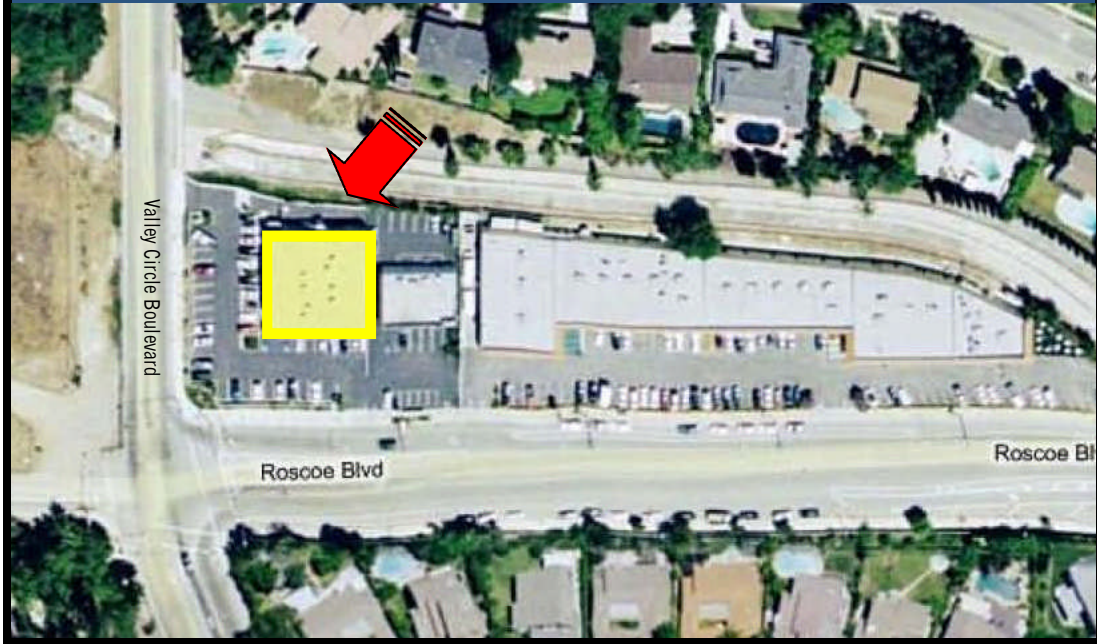

8300 Valley Circle Boulevard • West Hills, CA 91304
APN: 2005-021-017

AERIAL PHOTO